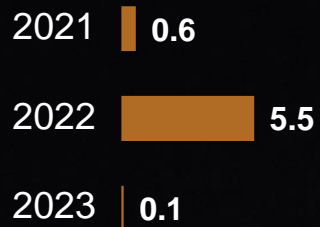

Energie

Erdgas (MWh Ho)

Heizöl (MWh)

Strom (MWh)

Ressourcen

Frischwasser (m³)

Output

A minimalist office scene featuring a long, light-colored desk with a black ergonomic office chair tucked under it. The background is a bright window with sheer white curtains. The word "Output" is written in a large, black, sans-serif font on the left side of the desk. The overall aesthetic is clean and professional.

Abfälle (t)

Altmetall

Recycelte Stoffe

Abfälle (t)

Allg. Abfall

Sonderabfälle

Emissionen (t)

Organische Verbindungen (voc)

2021 0.00

2022 0.17

2023 0.15

Kohlendioxid (CO₂)

2021  759

2022 743

2023 693

An aerial photograph of a rural landscape. In the center, a small, weathered wooden barn with a dark roof sits in a vibrant green field. A dirt path leads to the barn. The foreground is dominated by a dense forest of tall, thin trees with varying shades of green. The background shows rolling green hills under a clear sky.