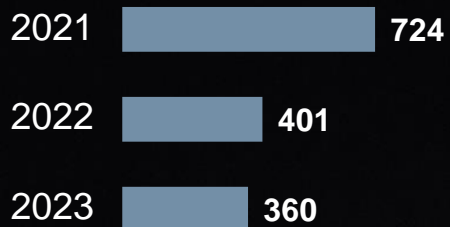

Output

| |
|------------|
| Produkte |
| Abfälle |
| Abwasser |
| Emissionen |
| |
| |

The image features a blurred background with strong diagonal lines, creating a sense of motion or depth. The lines are in shades of gray and white, set against a dark background. The word "Input" is written in a clean, white, sans-serif font on the left side of the image.

Input

Rohstoffe (t)

Stahl

Aluminium

Holz

Betriebsstoffe (t)

Pulverlack

Chemische Betriebsstoffe

Energie

Erdgas (MWh Ho)

Heizöl (MWh)

Strom (MWh)

Ressourcen

Frischwasser (m³)

Output

A minimalist office scene featuring a long, light-colored desk with a black ergonomic office chair tucked under it. The background is a bright window with sheer white curtains. The word "Output" is written in a large, black, sans-serif font on the left side of the desk. The overall aesthetic is clean and professional.