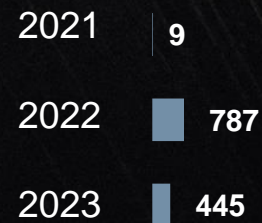

Input

Rohstoffe (t)

Stahl

Aluminium

Holz

Betriebsstoffe (t)

Pulverlack

Chemische Betriebsstoffe

Energie

Erdgas (MWh Ho)

Heizöl (MWh)

Strom (MWh)

Ressourcen

Frischwasser (m³)

Output

A minimalist office scene featuring a long, light-colored desk with a black ergonomic office chair tucked under it. The background is a bright window with sheer white curtains. The word "Output" is written in a large, black, sans-serif font on the left side of the desk. The overall aesthetic is clean and professional.