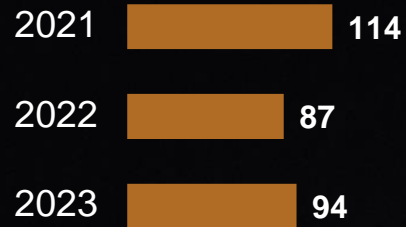

Recycelte Stoffe